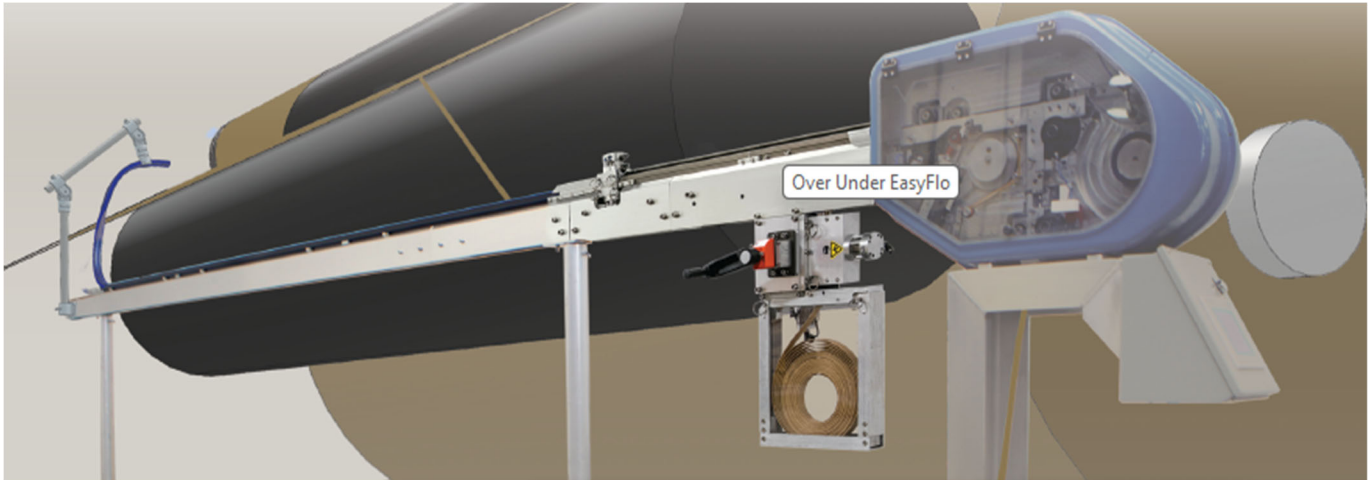

Over Under EasyFlo

The first dual band delivery system with independent back-up.

Over Under combines the benefits of Easyflo and new Loopless technology to form the most reliable back-up system available.

Two systems in one

- Dual band delivery system in a single profile
- Back-up band shares optimized injection point and track position
- Back-up initiated manually or automatically
- Independent load, feed and break
- Loopless technology
- Adaptive to any TUSA